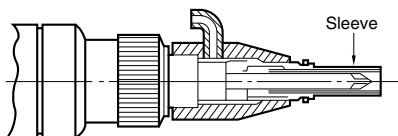

Vacuum Pickup

DLP7000 (for DLV7100/7200/8100/8200 Series Electric Screwdrivers)

Standard Set

Vacuum Pickup (Part No.)	DLP7000 (TD00344)
Accessories	DLS3223 × 1 pc. DLS3225 × 1 pc.

Unit: mm

Sleeve DLS3000 series (Metal)

Sleeve						Bit	
Part No.	Model	ød	øD	ℓ	L		
TD00364	DLS3222	5.6	7	5	34	No.1 x 5 x 70	Phillips Head ⊕ (No. x d x L)
TD05024	DLS3223	6.1	9	—			
TD00365	DLS3224	6.4	9				
TD00366	DLS3225	7.1	9		18	No.1 x 4 x 100	
TD00367	DLS3226	4.6	7				
TD00368	DLS3227	5.1	7				
TD00369	DLS3228	5.6	7	—	65	No.1 x 5 x 100 No.2 x 5 x 100	
TD00370	DLS3229	6.1	9				
TD00371	DLS3230	6.4	9				
TD00372	DLS3231	7.1	9	—	—	No.2 x 6 x 100