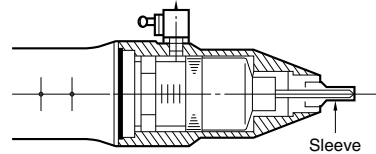

- DLP5100 (for DLV7800 Electric Screwdrivers)
- DLP5300 (for DLV7400A/5800 Electric Screwdrivers)
- DLP7100 (for DLV7313 Electric Screwdriver)
- DLP7200 (designed for OD 4 mm Shank Bit for DLV7323/7333 Electric Screwdrivers)
- DLP7300 (designed for OD 6.35 mm Hex. Shank Bit for DLV7323/7333 Electric Screwdrivers)

Standard Set

Vacuum Pickup (Part No.)	DLP5100 (TD00342)	DLP5300 (TD04342)	DLP6500 (TD00343)	DLP7100 (TD00345)	DLP7200 (TD00346)
Accessories	DLS2124 × 1 pc. DLS2127 × 1 pc.	DLS2120 × 1 pc. DLS2124 × 1 pc.	DLS2124 × 1 pc. DLS2127 × 1 pc. DLS2130 × 1 pc.	DLS2122 × 1 pc. DLS2124 × 1 pc. DLS2127 × 1 pc.	DLS2123 × 1 pc. DLS2124 × 1 pc. DLS2127 × 1 pc.

Unit: mm

Sleeve DLS2000 series (Plastic)

(for DLP5100/5300/6500/7100/7200 Vacuum Pickups and DLV7325/7335 Electric Screwdrivers)

Sleeve				Bit	
Part No.	Model	ød	øD		
TD00348	DLS2120	2	3.5	No.0 x 1.8 x 44	Phillips Head ⊕ (No. x d x L)
TD00349	DLS2121	2.2			
TD00350	DLS2122	2.5			
TD00351	DLS2123	2.7			
TD00352	DLS2124	3.1	4.5	No.0 x 2.5 x 44	
TD00353	DLS2125	3.3			
TD00354	DLS2126	3.5			
TD00355	DLS2127	3.7			
TD00356	DLS2128	4	5.5	No.1 x 3 x 44	
TD00357	DLS2129	4.2			
TD00358	DLS2130	4.5		No.1 x 4 x 44	
TD00359	DLS2131	4.7			
TD00360	DLS2132	5.1	6.5	No.2 x 4 x 44	
TD00361	DLS2133	5.3			
TD00362	DLS2134	5.6			
TD00363	DLS2135	6.1			7

■ For DLV7100/7200/8100/8200-□J□ series