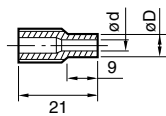

## Vacuum Pickup

DLP6500 (for DLV7000 and 8000 Series Electric Screwdrivers)

- DLP5100 (for DLV7800 Electric Screwdrivers)
- DLP5300 (for DLV7400A/5800 Electric Screwdrivers)
- DLP7100 (for DLV7313 Electric Screwdriver)
- DLP7200 (designed for OD 4 mm Shank Bit for DLV7323/7333 Electric Screwdrivers)
- DLP7300 (designed for OD 6.35 mm Hex. Shank Bit for DLV7323/7333 Electric Screwdrivers)

## Sleeve DLS2000 series (Plastic)

(for DLP5100/5300/6500/7100/7200 Vacuum Pickups and DLV7325/7335 Electric Screwdrivers)

Sleeve				Bit	
Part No.	Model	ød	øD		
TD00348	DLS2120	2	3.5	No.0 x 1.8 x 44	Phillips Head ⊕ (No. x d x L)
TD00349	DLS2121	2.2			
TD00350	DLS2122	2.5			
TD00351	DLS2123	2.7			
TD00352	DLS2124	3.1	4.5	No.0 x 2.5 x 44	
TD00353	DLS2125	3.3			
TD00354	DLS2126	3.5			
TD00355	DLS2127	3.7			
TD00356	DLS2128	4	5.5	No.1 x 3 x 44	
TD00357	DLS2129	4.2			
TD00358	DLS2130	4.5		No.1 x 4 x 44	
TD00359	DLS2131	4.7			
TD00360	DLS2132	5.1	6.5	No.2 x 4 x 44	
TD00361	DLS2133	5.3			
TD00362	DLS2134	5.6			
TD00363	DLS2135	6.1			7

## Sleeve DLS3000 series (Metal)

Sleeve						Bit	
Part No.	Model	ød	øD	ℓ	L		
TD00364	DLS3222	5.6	7	5	34	No.1 x 5 x 70	Phillips Head ⊕ (No. x d x L)
TD05024	DLS3223	6.1	9	—			
TD00365	DLS3224	6.4	9				
TD00366	DLS3225	7.1	9		18	No.1 x 4 x 100	
TD00367	DLS3226	4.6	7				
TD00368	DLS3227	5.1	7				
TD00369	DLS3228	5.6	7	—	65	No.1 x 5 x 100 No.2 x 5 x 100	
TD00370	DLS3229	6.1	9				
TD00371	DLS3230	6.4	9				
TD00372	DLS3231	7.1	9	—	—	No.2 x 6 x 100	