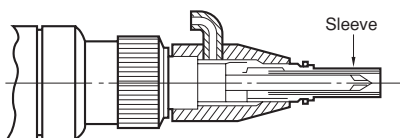

Vacuum Pickup

DLP7000 (for DLV7100/7200/8100/8200 Series Electric Screwdrivers)

Standard set

Vacuum Pickup (Part No.)	DLP7000 (TD00344)
Accessories	DLS3223 × 1pc. DLS3225 × 1pc.

Sleeve DLS3000 series (Metal)

Unit: mm

Sleeve						Bit	
Part No.	Model	∅d	∅D	ℓ (mm)	L (mm)		
TD00364	DLS3222	5.6	7	5	34	No.1 x 5 x 70	
TD05024	DLS3223	6.1	9	—		No.2 x 6 x 70	
TD00365	DLS3224	6.4	9	—		No.1 x 4 x 100	
TD00366	DLS3225	7.1	9	18	65	No.1 x 5 x 100	
TD00367	DLS3226	4.6	7			No.2 x 5 x 100	
TD00368	DLS3227	5.1	7			No.2 x 6 x 100	
TD00369	DLS3228	5.6	7				
TD00370	DLS3229	6.1	9	—	65		
TD00371	DLS3230	6.4	9				
TD00372	DLS3231	7.1	9