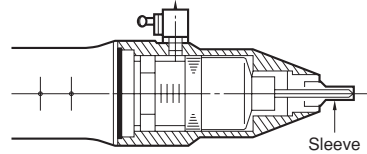

DLP5100 (for DLV7800 Electric Screwdrivers)

DLP5300 (for DLV7400A Electric Screwdrivers)

DLP7100 (for DLV7313 Electric Screwdriver)

DLP7200 (for DLV7323/7333 Electric Screwdrivers)

Standard set

Vacuum Pickup (Part No.)	DLP5100 (TD00342)	DLP5300 (TD04342)	DLP6500 (TD00343)	DLP7100 (TD00345)	DLP7200 (TD00346)
Accessories	DLS2124 × 1pc. DLS2127 × 1pc.	DLS2120 × 1pc. DLS2124 × 1pc.	DLS2124 × 1pc. DLS2127 × 1pc. DLS2130 × 1pc.	DLS2122 × 1pc. DLS2124 × 1pc. DLS2127 × 1pc.	DLS2123 × 1pc. DLS2124 × 1pc. DLS2127 × 1pc.

Sleeve DLS2000 series (Plastic)

(for DLP5100/5300/6500/7100/7200 Vacuum Pickups and DLV7325/7335 Electric Screwdrivers)

Unit: mm

Sleeve				Bit	
Part No.	Model	∅d	∅D	Part No.	Phillips Head ⊕ (No. x d x L)
TD00348	DLS2120	2	3.5	No.0 x 1.8 x 44	
TD00349	DLS2121	2.2			
TD00350	DLS2122	2.5			
TD00351	DLS2123	2.7			
TD00352	DLS2124	3.1	4.5	No.0 x 2.5 x 44	
TD00353	DLS2125	3.3			
TD00354	DLS2126	3.5			
TD00355	DLS2127	3.7			
TD00356	DLS2128	4	5.5	No.1 x 3 x 44	
TD00357	DLS2129	4.2			
TD00358	DLS2130	4.5		No.1 x 4 x 44	
TD00359	DLS2131	4.7			
TD00360	DLS2132	5.1	6.5	No.2 x 4 x 44	
TD00361	DLS2133	5.3			
TD00362	DLS2134	5.6			
TD00363	DLS2135	6.1			7

■ For DLV7100/7200/8100/8200-□J□ series