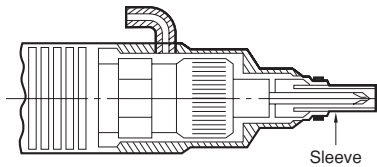

Sleeves and Vacuum Pickups

■ For DLV7400A/7800/7300/7000/8000 series

Vacuum Pickup

DLP6500 (for DLV7000 and 8000 Series Electric Screwdrivers)