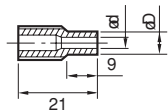

## Standard set

Vacuum Pickup (Part No.)	DLP5100 (TD00342)	DLP5300 (TD04342)	DLP6500 (TD00343)	DLP7100 (TD00345)	DLP7200 (TD00346)
Accessories	DLS2124 × 1pc. DLS2127 × 1pc.	DLS2120 × 1pc. DLS2124 × 1pc.	DLS2124 × 1pc. DLS2127 × 1pc. DLS2130 × 1pc.	DLS2122 × 1pc. DLS2124 × 1pc. DLS2127 × 1pc.	DLS2123 × 1pc. DLS2124 × 1pc. DLS2127 × 1pc.

## Sleeve DLS2000 series (Plastic)

(for DLP5100/5300/6500/7100/7200 Vacuum Pickups and DLV7325/7335 Electric Screwdrivers)

Unit: mm

Sleeve				Bit	
Part No.	Model	∅d	∅D	Part No.	Phillips Head ⊕ (No. x d x L)
TD00348	DLS2120	2	3.5	No.0 x 1.8 x 44	
TD00349	DLS2121	2.2			
TD00350	DLS2122	2.5			
TD00351	DLS2123	2.7			
TD00352	DLS2124	3.1	4.5	No.0 x 2.5 x 44	
TD00353	DLS2125	3.3			
TD00354	DLS2126	3.5			
TD00355	DLS2127	3.7			
TD00356	DLS2128	4	5.5	No.1 x 3 x 44	
TD00357	DLS2129	4.2			
TD00358	DLS2130	4.5		No.1 x 4 x 44	
TD00359	DLS2131	4.7			
TD00360	DLS2132	5.1	6.5	No.2 x 4 x 44	
TD00361	DLS2133	5.3			
TD00362	DLS2134	5.6			
TD00363	DLS2135	6.1			7