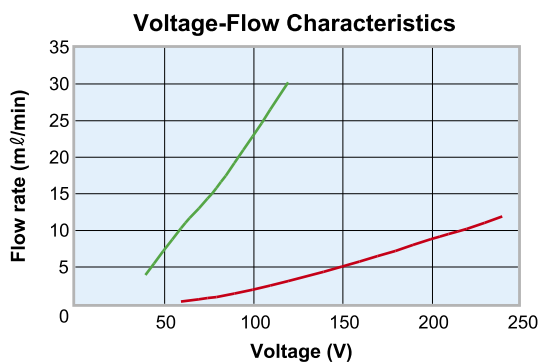

BIMOR PUMP

PIEZOELECTRIC PUMP

Flow Rate Characteristic

BPS series

120V 60Hz type 230V 50Hz type

BPH series

(BPH-414i) (BPH-214i) (BPH-214i)
 120V 60Hz type 120V 60Hz type 230V 50Hz type