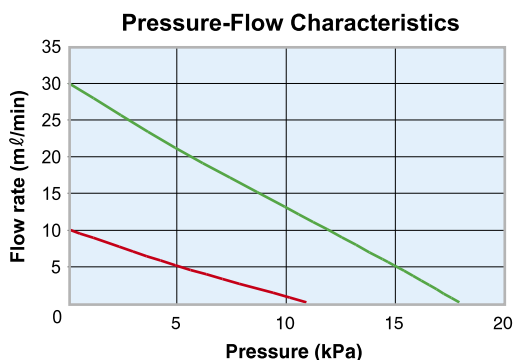

BIMOR PUMP

PIEZOELECTRIC PUMP

Flow Rate Characteristic

BPS series

120V 60Hz type 230V 50Hz type

BPH series

(BPH-414i) (BPH-214i) (BPH-214i)
 120V 60Hz type 120V 60Hz type 230V 50Hz type