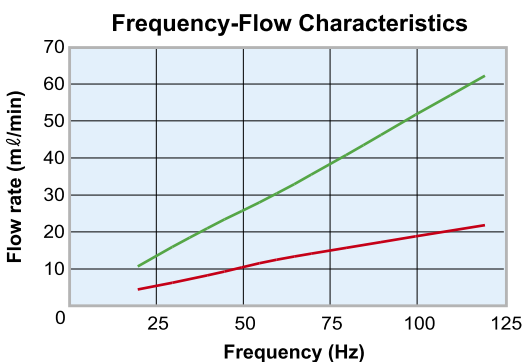

BIMOR PUMP

PIEZOELECTRIC PUMP

Flow Rate Characteristic

BPS series

120V 60Hz type 230V 50Hz type

BPH series

(BPH-414i) (BPH-214i) (BPH-214i)
 120V 60Hz type 120V 60Hz type 230V 50Hz type