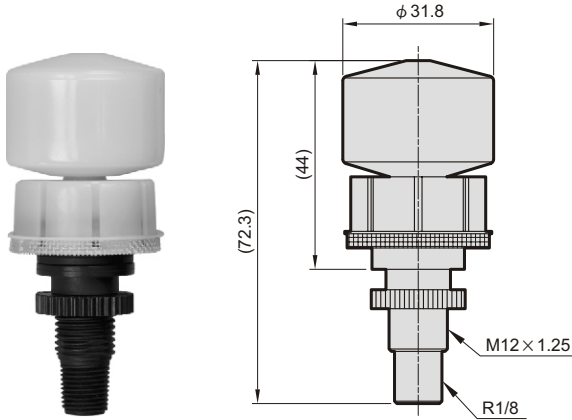

MADV300 / FMRF300 series

AUTO DRAIN VALVES

mindman

Specification

Model	MADV300
Operating pressure range	0.05~1 MPa
Proof pressure	1.5 MPa
Ambient temperature	-5~+60°C (No freezing)

Order example

MADV300

MODEL
for MA**300

Specification

Model	FMRF300
Operating pressure range	0.15~1 MPa
Proof pressure	1.5 MPa
Ambient temperature	-5~+60°C (No freezing)

Order example

FMRF300 — AD — U

※for Air Unit
MA**300 / 302series
MA**400 series
MA**401 / 403 series
Ordered with filter together