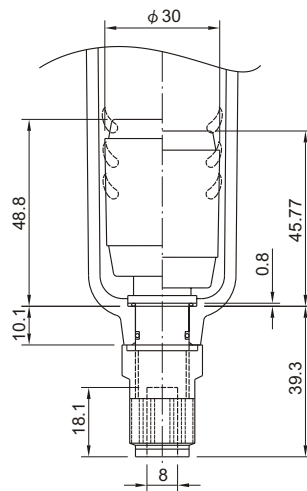

MADV300 / FMRF300 series

AUTO DRAIN VALVES

mindman

Specification

Model	MADV300
Operating pressure range	0.05~1 MPa
Proof pressure	1.5 MPa
Ambient temperature	-5~+60°C (No freezing)

Order example

MADV300

MODEL
for MA**300

Specification

Model	FMRF300
Operating pressure range	0.15~1 MPa
Proof pressure	1.5 MPa
Ambient temperature	-5~+60°C (No freezing)

Order example

FMRF300 — AD — U

※for Air Unit
MA**300 / 302series
MA**400 series
MA**401 / 403 series
Ordered with filter together