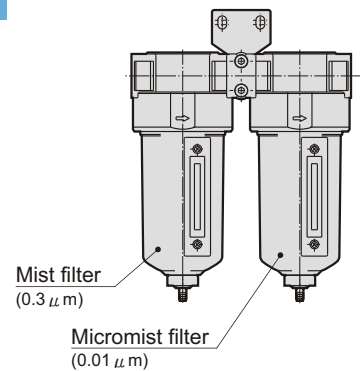

MAFF401DM

Symbol

Symbol for auto drain type