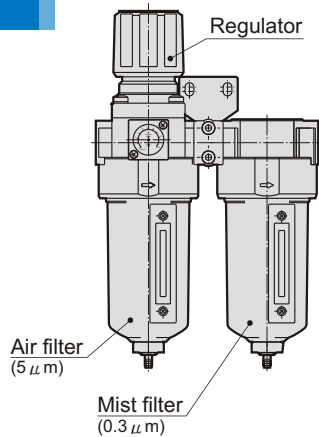

MAFRF401

Symbol

Symbol for auto drain type