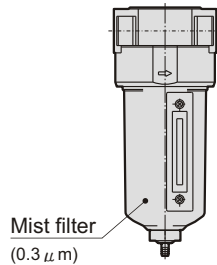

MAF401D

Symbol

Symbol for auto drain type