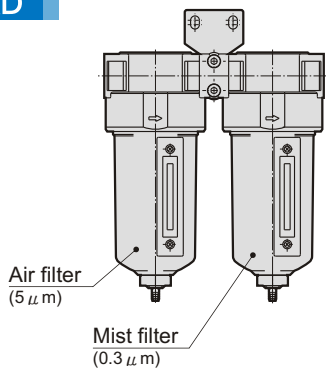

MAFF401AD

Symbol

Symbol for auto drain type