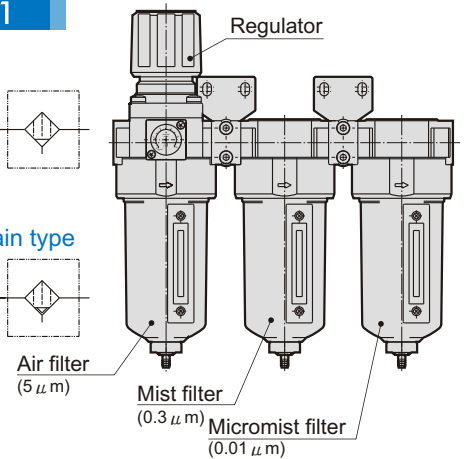

MATFR401

Symbol

Symbol for auto drain type