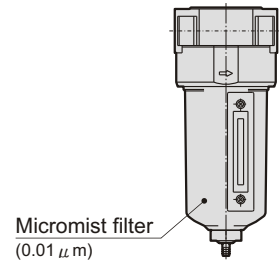

MAF401M

Symbol

Symbol for auto drain type