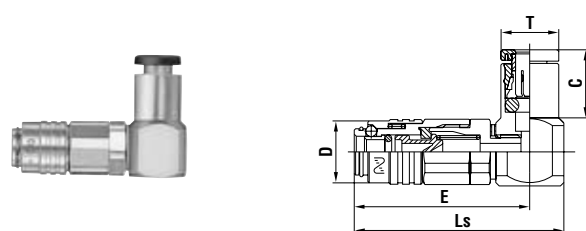

**Plug PC type (Straight type with Tube Fitter)**

Model	Application (Tube)	Mass (g)	Dimensions (mm)			
			Lp	C	øT	øBp
MC-04PC	4mm OD	3	(21.7)	9.2	8.6	2.5
MC-06PC	6mm OD	5	(25)	9.2	10.5	2.5

**Plug PCL type (Straight type with Tube Fitter)**

Model	Application (Tube)	Mass (g)	Dimensions (mm)				
			Lp	C	E	øT	øBp
MC-04PCL	4mm OD	10	(23.3)	9.2	(18.3)	8.6	2.5
MC-06PCL	6mm OD	13.5	(24.3)	9.2	(18.8)	10.6	2.5

**Socket SC type (Straight type with Tube Fitter)**

Model	Application (Tube)	Mass (g)	Dimensions (mm)			
			Ls	øD	C	øT
MC-04SC	4mm OD	9	(31.5)	9.5	(11.8)	8.6
MC-06SC	6mm OD	11.5	(33.5)	9.5	(12.5)	10.6

**Socket SCL type (Straight type with Tube Fitter)**

Model	Application (Tube)	Mass (g)	Dimensions (mm)				
			Ls	E	øD	C	øT
MC-04SCL	4mm OD	16	(30.8)	(25.8)	9.5	(10)	8.6
MC-06SCL	6mm OD	19	(31.8)	(26.3)	9.5	(12)	10.6

**Socket SCB type (Straight type with Tube Fitter)**