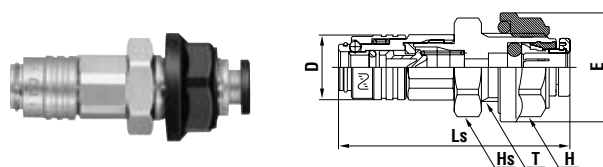

Model	Application (Tube)	Mass (g)	Dimensions (mm)				
			Lp	C	E	øT	øBp
MC-04PCL	4mm OD	10	(23.3)	9.2	(18.3)	8.6	2.5
MC-06PCL	6mm OD	13.5	(24.3)	9.2	(18.8)	10.6	2.5

**Socket SC type (Straight type with Tube Fitter)**

Model	Application (Tube)	Mass (g)	Dimensions (mm)			
			Ls	øD	C	øT
MC-04SC	4mm OD	9	(31.5)	9.5	(11.8)	8.6
MC-06SC	6mm OD	11.5	(33.5)	9.5	(12.5)	10.6

**Socket SCL type (Straight type with Tube Fitter)**

Model	Application (Tube)	Mass (g)	Dimensions (mm)				
			Ls	E	øD	C	øT
MC-04SCL	4mm OD	16	(30.8)	(25.8)	9.5	(10)	8.6
MC-06SCL	6mm OD	19	(31.8)	(26.3)	9.5	(12)	10.6

**Socket SCB type (Straight type with Tube Fitter)**

Model	Application (Tube)	Mass (g)	Dimensions (mm)					
			Ls	øD	øE	Hs(WAF)	H(WAF)	øT
MC-04SCB	4mm OD	15	(34)	9.5	16	Hex.13	Hex.13	M10x1
MC-06SCB	6mm OD	18.5	(36)	9.5	18	Hex.15	Hex.15	M12x1