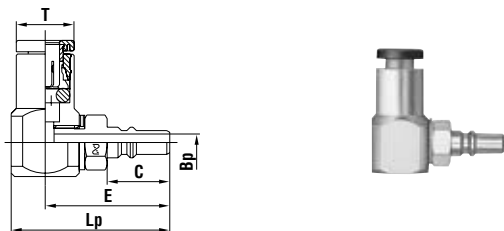

**Plug PC type (Straight type with Tube Fitter)**

Model	Application (Tube)	Mass (g)	Dimensions (mm)			
			Lp	C	øT	øBp
MC-04PC	4mm OD	3	(21.7)	9.2	8.6	2.5
MC-06PC	6mm OD	5	(25)	9.2	10.5	2.5

**Plug PCL type (Straight type with Tube Fitter)**

Model	Application (Tube)	Mass (g)	Dimensions (mm)				
			Lp	C	E	øT	øBp
MC-04PCL	4mm OD	10	(23.3)	9.2	(18.3)	8.6	2.5
MC-06PCL	6mm OD	13.5	(24.3)	9.2	(18.8)	10.6	2.5

**Socket SC type (Straight type with Tube Fitter)**

Model	Application (Tube)	Mass (g)	Dimensions (mm)			
			Ls	øD	C	øT
MC-04SC	4mm OD	9	(31.5)	9.5	(11.8)	8.6
MC-06SC	6mm OD	11.5	(33.5)	9.5	(12.5)	10.6

**Socket SCL type (Straight type with Tube Fitter)**

Model	Application (Tube)	Mass (g)	Dimensions (mm)				
			Ls	E	øD	C	øT
MC-04SCL	4mm OD	16	(30.8)	(25.8)	9.5	(10)	8.6
MC-06SCL	6mm OD	19	(31.8)	(26.3)	9.5	(12)	10.6

**Socket SCB type (Straight type with Tube Fitter)**