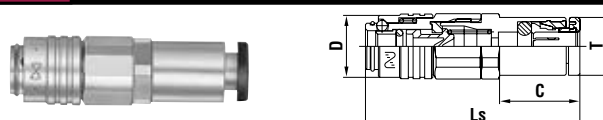

**Plug PC type (Straight type with Tube Fitter)**

Model	Application (Tube)	Mass (g)	Dimensions (mm)			
			Lp	C	øT	øBp
MC-04PC	4mm OD	3	(21.7)	9.2	8.6	2.5
MC-06PC	6mm OD	5	(25)	9.2	10.5	2.5

**Plug PCL type (Straight type with Tube Fitter)**

Model	Application (Tube)	Mass (g)	Dimensions (mm)				
			Lp	C	E	øT	øBp
MC-04PCL	4mm OD	10	(23.3)	9.2	(18.3)	8.6	2.5
MC-06PCL	6mm OD	13.5	(24.3)	9.2	(18.8)	10.6	2.5

**Socket SC type (Straight type with Tube Fitter)**

Model	Application (Tube)	Mass (g)	Dimensions (mm)			
			Ls	øD	C	øT
MC-04SC	4mm OD	9	(31.5)	9.5	(11.8)	8.6
MC-06SC	6mm OD	11.5	(33.5)	9.5	(12.5)	10.6

**Socket SCL type (Straight type with Tube Fitter)**

Model	Application (Tube)	Mass (g)	Dimensions (mm)				
			Ls	E	øD	C	øT
MC-04SCL	4mm OD	16	(30.8)	(25.8)	9.5	(10)	8.6
MC-06SCL	6mm OD	19	(31.8)	(26.3)	9.5	(12)	10.6

**Socket SCB type (Straight type with Tube Fitter)**