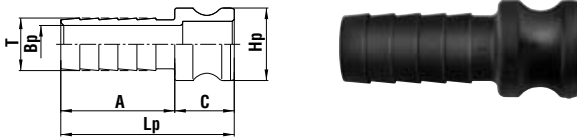

Models and Dimensions

Plug LE type (Hose barb)

material	Model	Size	Mass (g)	Dimensions (mm)					
				Lp	A	C	øHp	øT	øBp
Plastic	LE-6TPH	3/4"	16	74.5	51.5	23	32	21	14.5
	LE-8TPH	1"	29	87.5	57.5	30	36.5	26.5	19
	LE-12TPH	1 1/2"	73	103	61	42	54	40	30
	LE-16TPH	2"	122	119	71	48	63	53	41
	LE-24TPH	3"	221	152.5	108	44.5	91	80	65

Socket LC type (Hose barb)

material	Model	Size	Mass (g)	Dimensions (mm)					
				Ls	A	D	Hs	øT	øBs
Plastic	LC-6TSH	3/4"	64	83.5	52	65.5	52	20	14
	LC-8TSH	1"	104	99	57.5	62	73	26.5	20
	LC-12TSH	1 1/2"	242	111	61	91	101	40	30
	LC-16TSH	2"	269	126	71	100	106	51	41
	LC-24TSH	3"	527	161	102	136	138	77.5	65

Plug LA type (Female thread)

material	Model	Size	Mass (g)	Dimensions (mm)					
				Lp	A	C	Hp(WAF)	øBp	T
Plastic	LA-6TPF	3/4"	19	42	16	26	Hex.34	21	Rc 3/4
	LA-8TPF	1"	27	59	25	34	Hex.43	22	Rc 1
	LA-12TPF	1 1/2"	65	67	25	42	Ribbed 65	37	Rc1 1/2
	LA-16TPF	2"	90	72.5	25	48.5	Ribbed 74	44	Rc 2
	LA-24TPF	3"	211	90	33.5	52.5	Ribbed 108	72	Rc 3