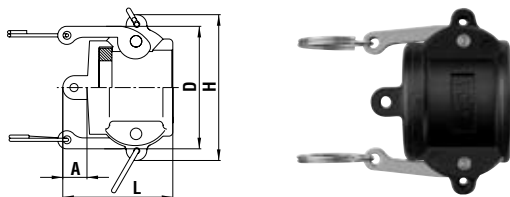

Plug L-PD type (Plug cap)