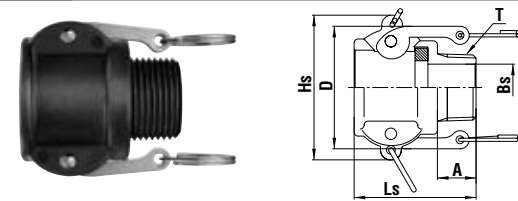

Socket LD type (Female thread)

material	Model	Size	Mass (g)	Dimensions (mm)					
				Ls	A	D	Hs(WAF)	øBs	T
Plastic	LD-6TSF	3/4"	65	50	19	58	Hex.32	20	Rc 3/4
	LD-8TSF	1"	98	61.5	20	62	Hex.41	27	Rc 1
	LD-12TSF	1 1/2"	260	78	29.5	92	Ribbed 68	39	Rc1 1/2
	LD-16TSF	2"	285	84	29.5	101	Ribbed 80	50	Rc 2
	LD-24TSF	3"	444	88.5	33	138	Ribbed 109	75	Rc 3

Plug LF type (Male thread)

material	Model	Size	Mass (g)	Dimensions (mm)					
				Lp	A	C	Hp(WAF)	øBp	T
Plastic	LF-6TPM	3/4"	23	60	20	26	Hex.32	19	R 3/4
	LF-8TPM	1"	19	70.5	22	34	Hex.37	23	R 1
	LF-12TPM	1 1/2"	72	77	22	42	Ribbed 63	32	R1 1/2
	LF-16TPM	2"	105	84.5	24.5	48	Ribbed 74	45	R 2
	LF-24TPM	3"	210	102	32	51	Ribbed 100	72	R 3

Socket LB type (Male thread)

material	Model	Size	Mass (g)	Dimensions (mm)					
				Ls	A	D	Hs	øBs	T
Plastic	LB-6TSM	3/4"	58	51	19	65.5	52	19	R 3/4
	LB-8TSM	1"	88	61.5	19.5	62	61	23.5	R 1
	LB-12TSM	1 1/2"	227	75	25	91	101	37.5	R1 1/2
	LB-16TSM	2"	251	84	28.5	101	108	48.5	R 2
	LB-24TSM	3"	397	91	31.5	136	122	75	R 3