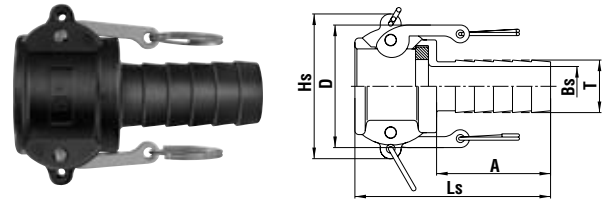

Models and Dimensions

Plug LE type (Hose barb)

material	Model	Size	Mass (g)	Dimensions (mm)					
				Lp	A	C	øHp	øT	øBp
Plastic	LE-6TPH	3/4"	16	74.5	51.5	23	32	21	14.5
	LE-8TPH	1"	29	87.5	57.5	30	36.5	26.5	19
	LE-12TPH	1 1/2"	73	103	61	42	54	40	30
	LE-16TPH	2"	122	119	71	48	63	53	41
	LE-24TPH	3"	221	152.5	108	44.5	91	80	65

Socket LC type (Hose barb)

material	Model	Size	Mass (g)	Dimensions (mm)					
				Ls	A	D	Hs	øT	øBs
Plastic	LC-6TSH	3/4"	64	83.5	52	65.5	52	20	14
	LC-8TSH	1"	104	99	57.5	62	73	26.5	20
	LC-12TSH	1 1/2"	242	111	61	91	101	40	30
	LC-16TSH	2"	269	126	71	100	106	51	41
	LC-24TSH	3"	527	161	102	136	138	77.5	65

Plug LA type (Female thread)

material	Model	Size	Mass (g)	Dimensions (mm)					
				Lp	A	C	Hp(WAF)	øBp	T
Plastic	LA-6TPF	3/4"	19	42	16	26	Hex.34	21	Rc 3/4
	LA-8TPF	1"	27	59	25	34	Hex.43	22	Rc 1
	LA-12TPF	1 1/2"	65	67	25	42	Ribbed 65	37	Rc1 1/2
	LA-16TPF	2"	90	72.5	25	48.5	Ribbed 74	44	Rc 2
	LA-24TPF	3"	211	90	33.5	52.5	Ribbed 108	72	Rc 3

Socket LB type (Male thread)

material	Model	Size	Mass (g)	Dimensions (mm)					
				Ls	A	D	Hs	øBs	T
Plastic	LB-6TSM	3/4"	58	51	19	65.5	52	19	R 3/4
	LB-8TSM	1"	88	61.5	19.5	62	61	23.5	R 1
	LB-12TSM	1 1/2"	227	75	25	91	101	37.5	R1 1/2
	LB-16TSM	2"	251	84	28.5	101	108	48.5	R 2
	LB-24TSM	3"	397	91	31.5	136	122	75	R 3