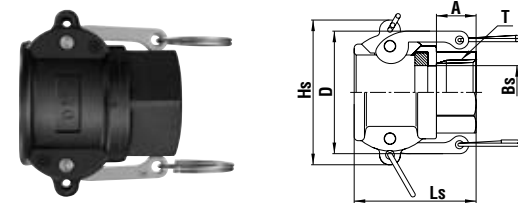

Models and Dimensions

Plug LE type (Hose barb)

material	Model	Size	Mass (g)	Dimensions (mm)					
				Lp	A	C	øHp	øT	øBp
Plastic	LE-6TPH	3/4"	16	74.5	51.5	23	32	21	14.5
	LE-8TPH	1"	29	87.5	57.5	30	36.5	26.5	19
	LE-12TPH	1 1/2"	73	103	61	42	54	40	30
	LE-16TPH	2"	122	119	71	48	63	53	41
	LE-24TPH	3"	221	152.5	108	44.5	91	80	65

Socket LC type (Hose barb)

material	Model	Size	Mass (g)	Dimensions (mm)					
				Ls	A	D	Hs	øT	øBs
Plastic	LC-6TSH	3/4"	64	83.5	52	65.5	52	20	14
	LC-8TSH	1"	104	99	57.5	62	73	26.5	20
	LC-12TSH	1 1/2"	242	111	61	91	101	40	30
	LC-16TSH	2"	269	126	71	100	106	51	41
	LC-24TSH	3"	527	161	102	136	138	77.5	65

Plug LA type (Female thread)

material	Model	Size	Mass (g)	Dimensions (mm)					
				Lp	A	C	Hp(WAF)	øBp	T
Plastic	LA-6TPF	3/4"	19	42	16	26	Hex.34	21	Rc 3/4
	LA-8TPF	1"	27	59	25	34	Hex.43	22	Rc 1
	LA-12TPF	1 1/2"	65	67	25	42	Ribbed 65	37	Rc1 1/2
	LA-16TPF	2"	90	72.5	25	48.5	Ribbed 74	44	Rc 2
	LA-24TPF	3"	211	90	33.5	52.5	Ribbed 108	72	Rc 3

Socket LD type (Female thread)

material	Model	Size	Mass (g)	Dimensions (mm)					
				Ls	A	D	Hs(WAF)	øBs	T
Plastic	LD-6TSF	3/4"	65	50	19	58	Hex.32	20	Rc 3/4
	LD-8TSF	1"	98	61.5	20	62	Hex.41	27	Rc 1
	LD-12TSF	1 1/2"	260	78	29.5	92	Ribbed 68	39	Rc1 1/2
	LD-16TSF	2"	285	84	29.5	101	Ribbed 80	50	Rc 2
	LD-24TSF	3"	444	88.5	33	138	Ribbed 109	75	Rc 3