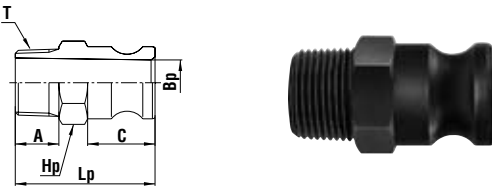

Plug LF type (Male thread)