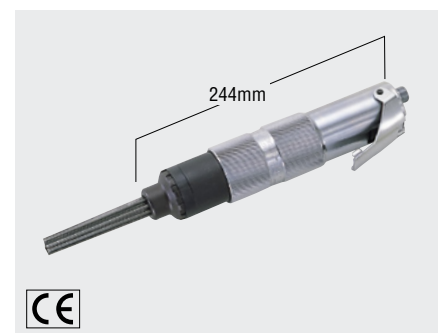

Maximum performance in a light-weight, minimum-size air tool, Jet Chisel delivers years of trouble-free, efficient operation. And it's a tool that gets all the way down to the surface of matters.

Quick, Jet Chisel needles adjust to any surface contour automatically. They get deep into corners, all the way into uneven surfaces, all types of curvatures making it a tool no shop should be without. It's an equally efficient time-saver in ship-board applications, too.

### Full Automatic System

The only unit of its kind on the market without springs. This means no springs to break...no irregular power... and the advantage of low air consumption.

Model **AJC-16** Slim Type

### Specifications

Model	AJC-16	JT-20	JEX-20
Rated Air Pressure MPa (kgf/cm <sup>2</sup> )	0.59 (6)	0.59 (6)	0.59 (6)
Air Consumption (No load) m <sup>3</sup> /min	0.07	0.2	0.2
Stroke Speed min <sup>-1</sup>	6,000	4,000	4,000
Needles to be used mm	2 OD x 150 (7pcs.) or 3 OD x 180 (3pcs.)	2 OD x 180 (29pcs.) or 3 OD x 180 (12pcs.)	2 OD x 180 (29pcs.) or 3 OD x 180 (12pcs.)
Hose Size inch	3/8	3/8	3/8
Mass (Weight) kg	0.98	2.4	2.4

- Needle 3mm OD x 180 mm : 12 pcs. (Needle 3mm OD x 180 mm : 12 pcs. on the body)
- Bushing PT3/8 x NPT3/8 : 1 pc.
- Hose Nipple PT3/8 x 3/8 : 1 pc.