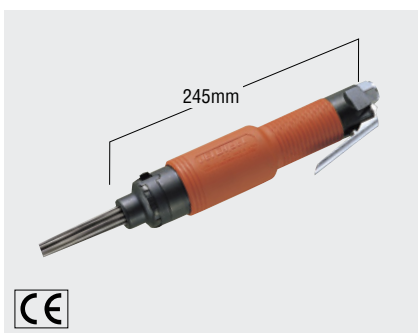

Model **JT-20** Popular Type