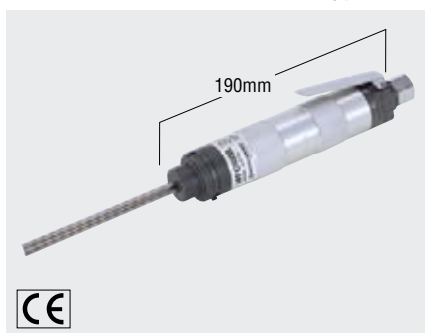

Maximum performance in a light-weight, minimum-size air tool, Jet Chisel delivers years of trouble-free, efficient operation. And it's a tool that gets all the way down to the surface of matters.

Quick, Jet Chisel needles adjust to any surface contour automatically. They get deep into corners, all the way into uneven surfaces, all types of curvatures making it a tool no shop should be without. It's an equally efficient time-saver in ship-board applications, too.

### Full Automatic System

The only unit of its kind on the market without springs. This means no springs to break...no irregular power... and the advantage of low air consumption.

Model **AJC-16** Slim Type

### Specifications

Model	AJC-16	JT-20	JEX-20
Rated Air Pressure MPa (kgf/cm <sup>2</sup> )	0.59 (6)	0.59 (6)	0.59 (6)
Air Consumption (No load) m <sup>3</sup> /min	0.07	0.2	0.2
Stroke Speed min <sup>-1</sup>	6,000	4,000	4,000
Needles to be used mm	2 OD x 150 (7pcs.) or 3 OD x 180 (3pcs.)	2 OD x 180 (29pcs.) or 3 OD x 180 (12pcs.)	2 OD x 180 (29pcs.) or 3 OD x 180 (12pcs.)
Hose Size inch	3/8	3/8	3/8
Mass (Weight) kg	0.98	2.4	2.4

- Needle 3mm OD x 180 mm : 12 pcs. (Needle 3mm OD x 180 mm : 12 pcs. on the body)
- Bushing PT3/8 x NPT3/8 : 1 pc.
- Hose Nipple PT3/8 x 3/8 : 1 pc.